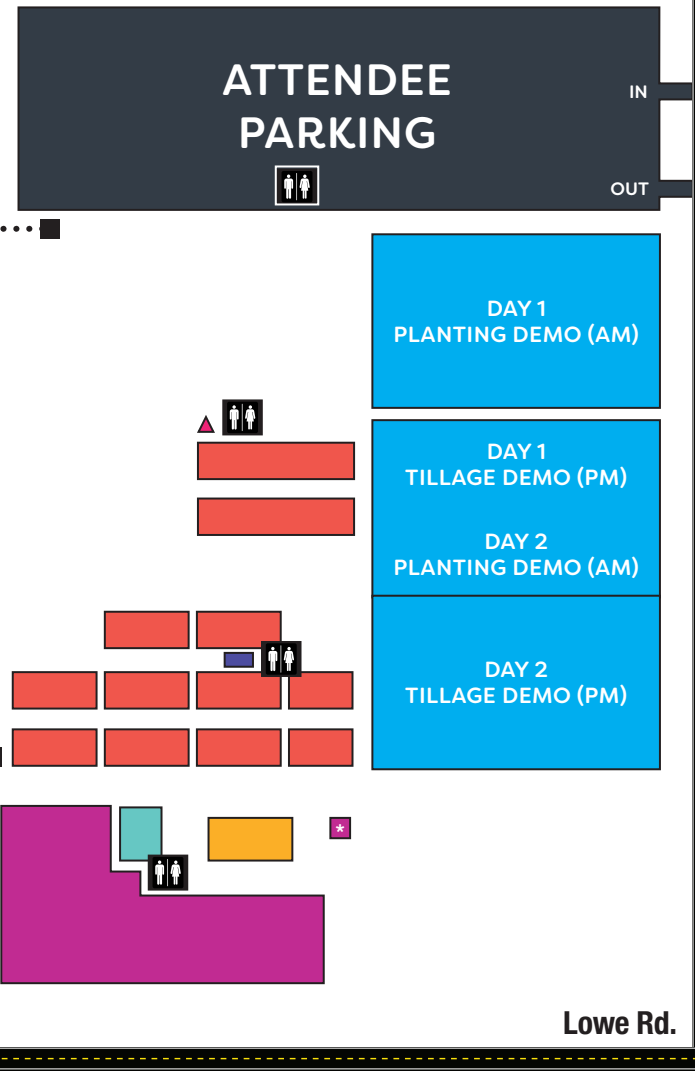

AGROEXPO SITE MAP

-  WELCOME TENTS
-  TRAM ROUTE
-  RESTROOMS
-  OUTDOOR BOOTHS WITH PLOTS
-  CROP TENT
-  INDOOR BOOTHS & SPEAKER BARN
-  OUTDOOR LOTS
-  SHOW OFFICE
-  FOOD AREA

INDOOR BOOTHS & SPEAKER BARN

OUTDOOR LOTS

OUTDOOR BOOTHS WITH PLOTS