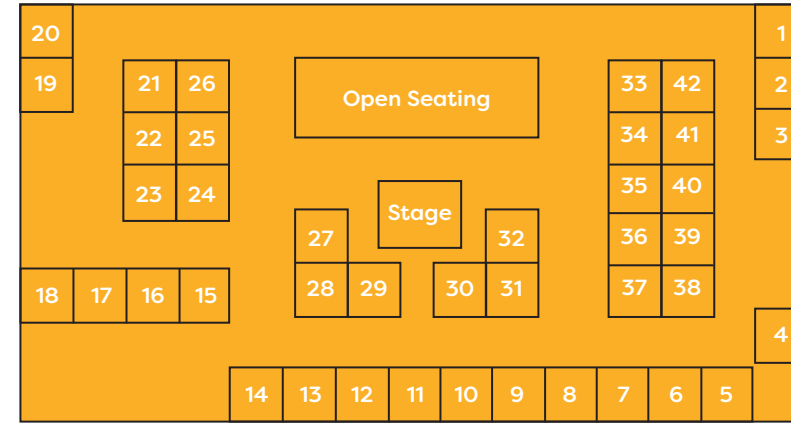

AGROEXPO SITE MAP

-  WELCOME TENTS
-  TRAM ROUTE
-  RESTROOMS
-  OUTDOOR BOOTHS WITH PLOTS
-  CROP TENT
-  INDOOR BOOTHS & SPEAKER BARN
-  OUTDOOR LOTS
-  SHOW OFFICE
-  FOOD AREA

INDOOR BOOTHS & SPEAKER BARN

OUTDOOR LOTS

OUTDOOR BOOTHS WITH PLOTS